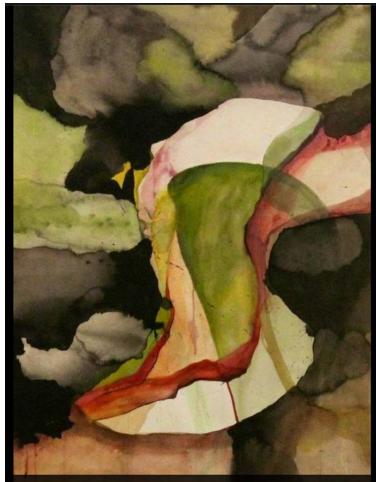

Healing Arts Gallery
Art Therapy Place, PLLC

PAULA WALTERS PARKER
GESTURE OF RESILIENCE

PAULA WALTERS PARKER

Healing Arts Gallery

THEM THEIR EYES

Mixed media on paper mounted on canvas
30 x 40 inches
\$3,000

STORM CLOUDS ARE COMING

Watercolor and ink on paper
21 x 30 inches
\$1,800

WAILING WOMAN

Coffee on canvas
Panel 1 - 32.5 x 43.5 inches
Panel 2 - 32.5 x 43.5 inches
\$2,500

PAULA WALTERS PARKER

Healing Arts Gallery